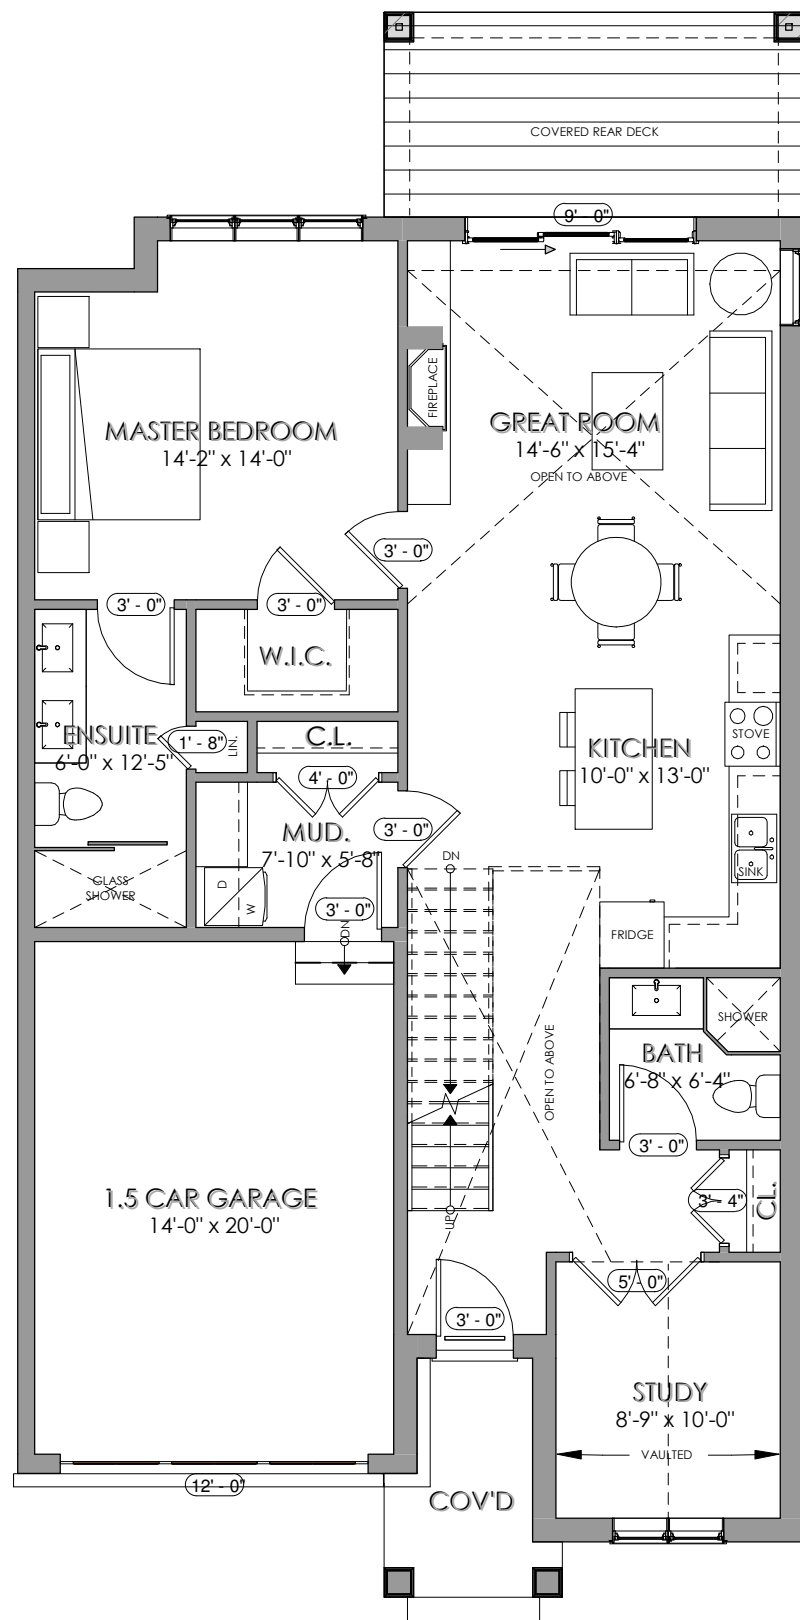

## FRONT ELEVATION

LUNA  
UNITS #  
1,8,9,14,15, 20

MEWBURN ROAD

## FRONT ELEVATION

**MAIN FLOOR** 1160.67 SQ.FT

**LOFT FLOOR** 754.93 SQ.FT

**MEWBURN TOWNS**  
**FLOOR PLANS**

LUNA

**UNIT# 1,8,9,14,15,  
20**

**LOWER FLOOR PLAN** 963.45 SQ.FT (Option 1)

**LOWER FLOOR OPTION 2** 963.45 SQ.FT (Option 2)

**LOFT FLOOR OPTION 1** 580.97 SQ.FT

## FLOOR PLANS

LUNA

**UNIT# 1,8,9,14,15, 20**