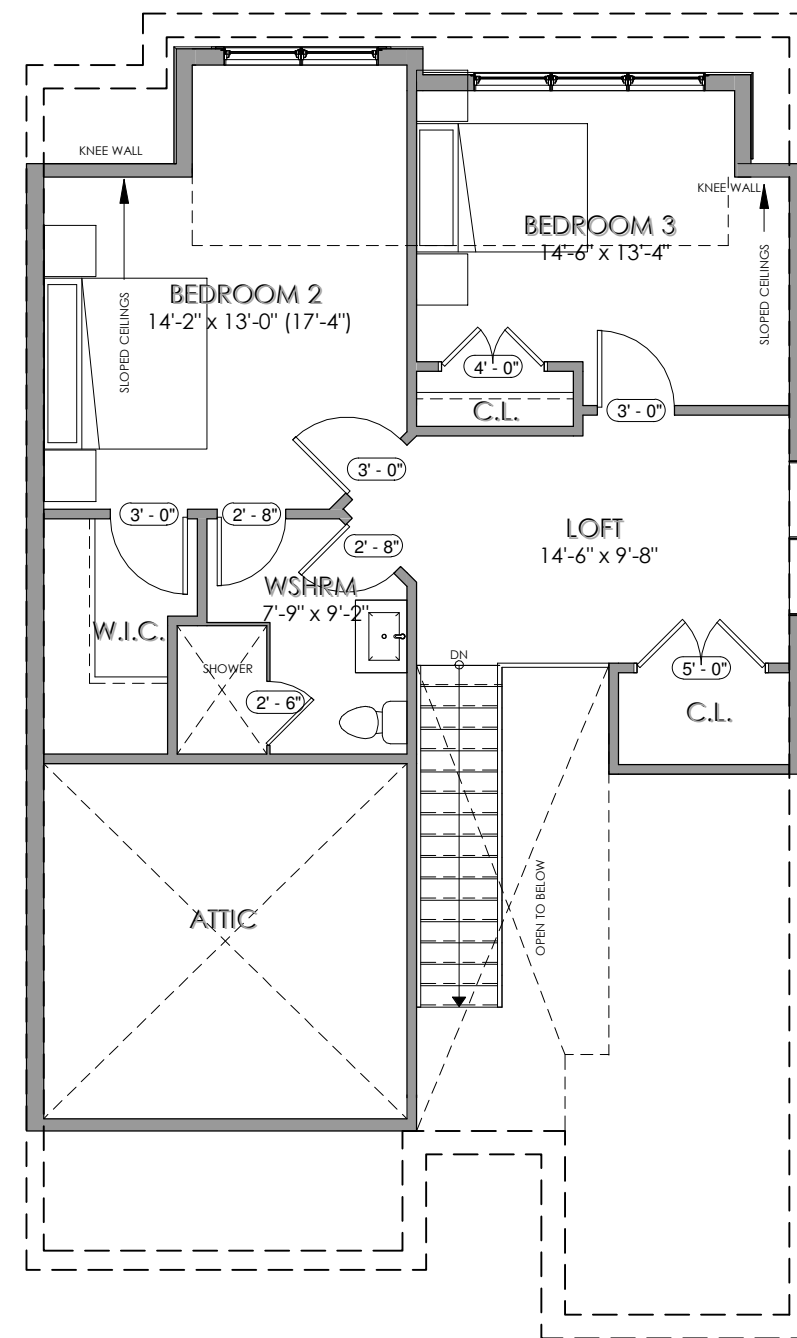

## FRONT ELEVATION

LUNA  
UNITS #  
1,8,9,14,15, 20

MEWBURN ROAD

## FRONT ELEVATION

**MAIN FLOOR** 1160.67 SQ.FT

**LOFT FLOOR** 754.93 SQ.FT

**MEWBURN TOWNS**  
**FLOOR PLANS**

LUNA

**UNIT# 1,8,9,14,15,  
20**

**LOWER FLOOR PLAN** 963.45 SQ.FT (Option 1)

**LOWER FLOOR OPTION 2** 963.45 SQ.FT (Option 2)

**LOFT FLOOR OPTION 1** 580.97 SQ.FT

## FLOOR PLANS

LUNA

**UNIT# 1,8,9,14,15, 20**